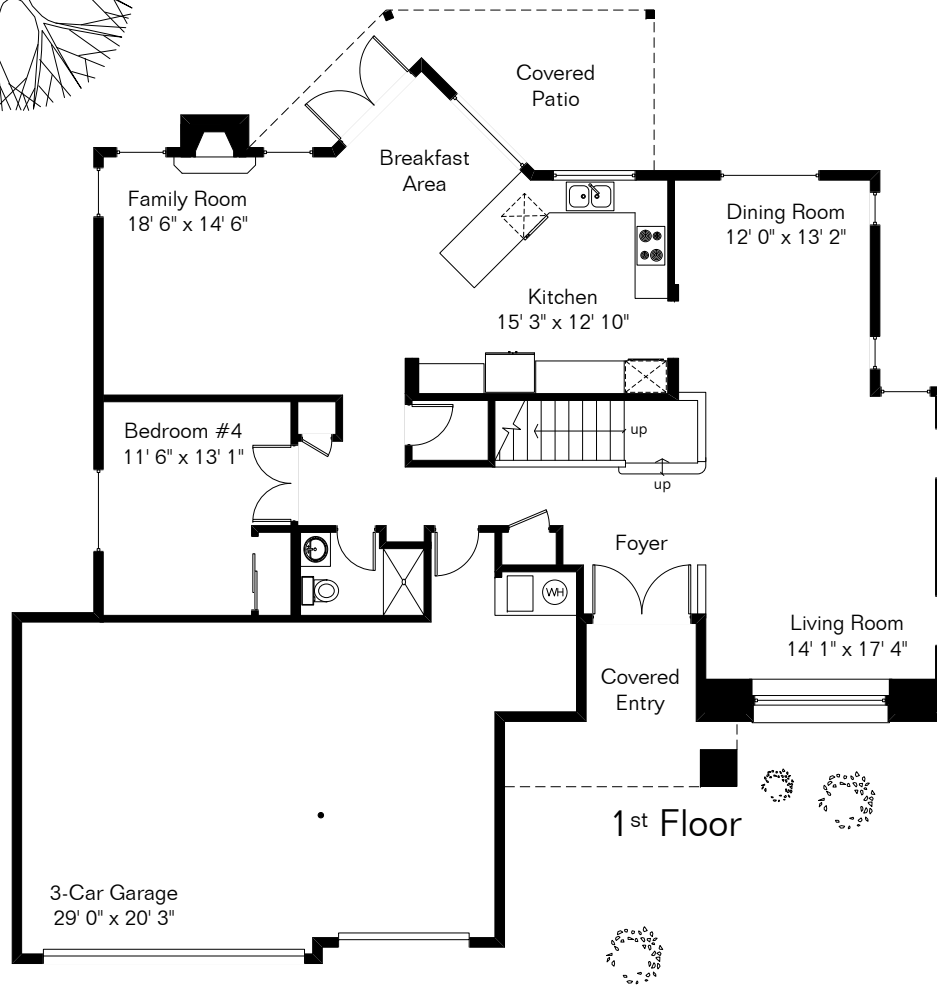

The square footages and room size information are deemed to be reliable but are not guaranteed and should be independently verified.

5436 N Crescent Ridge Dr

Pool Area

Site Visit July 2015

Copyright 2015 Floor Plans First! LLC
All Rights Reserved.

Living Area 2,755 Sq Ft
Garage 690 Sq Ft

www.FloorPlansFirst.com

Toll Free (877) 887-1500
Voice (520) 881-1500
Fax (520) 791-7701