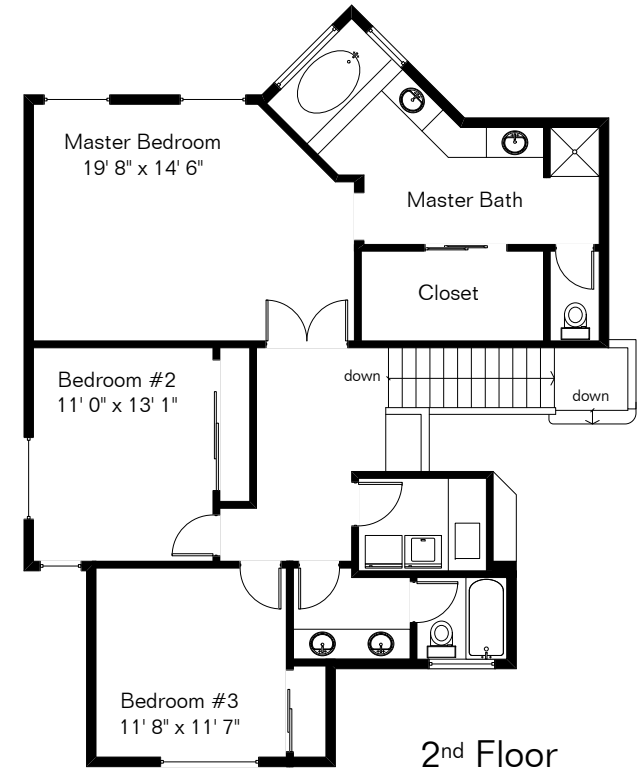

The square footages and room size information are deemed to be reliable but are not guaranteed and should be independently verified.

5436 N Crescent Ridge Dr

Pool Area

Site Visit July 2015

Copyright 2015 Floor Plans First! LLC
All Rights Reserved.

Living Area 2,755 Sq Ft
Garage 690 Sq Ft

www.FloorPlansFirst.com

Toll Free (877) 887-1500
Voice (520) 881-1500
Fax (520) 791-7701